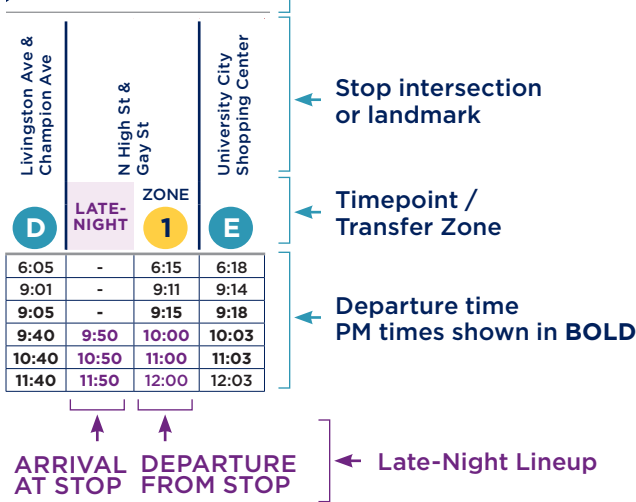

VEHICLE FREQUENCY

STANDARD

Mon–Fri: 5 a.m.–11 p.m.
Sat, Sun: 5 a.m.–10 p.m.
Departure times
15–60 minutes apart

FREQUENT

Mon–Fri: 5 a.m.–11 p.m.
Sat, Sun: 5 a.m.–10 p.m.
Departure times
15 minutes or less

RUSH HOUR

Mon–Fri:
6:30–9 a.m.
3–6 p.m.

HOLIDAY SERVICE

Please note: COTA observes Sunday schedules on holidays, including New Year’s Day, Martin Luther King Jr. Day, Memorial Day, Juneteenth, Independence Day, Labor Day, Veterans Day, Thanksgiving and Christmas.

USING YOUR SCHEDULE

NORTH

Lineups are times when most major lines arrive Downtown at the same time for transfers, occurring all day Sunday and after 9 p.m. Monday–Saturday. See schedule for times.

TRANSFERS

This vehicle line has transfer stops in Downtown. **There are 3 Transfer Zones that allow transfer to Lines 1–11, CMAX and 102.** All lines stop in each zone with the exception of Line 10, which only stops in Zone 2.