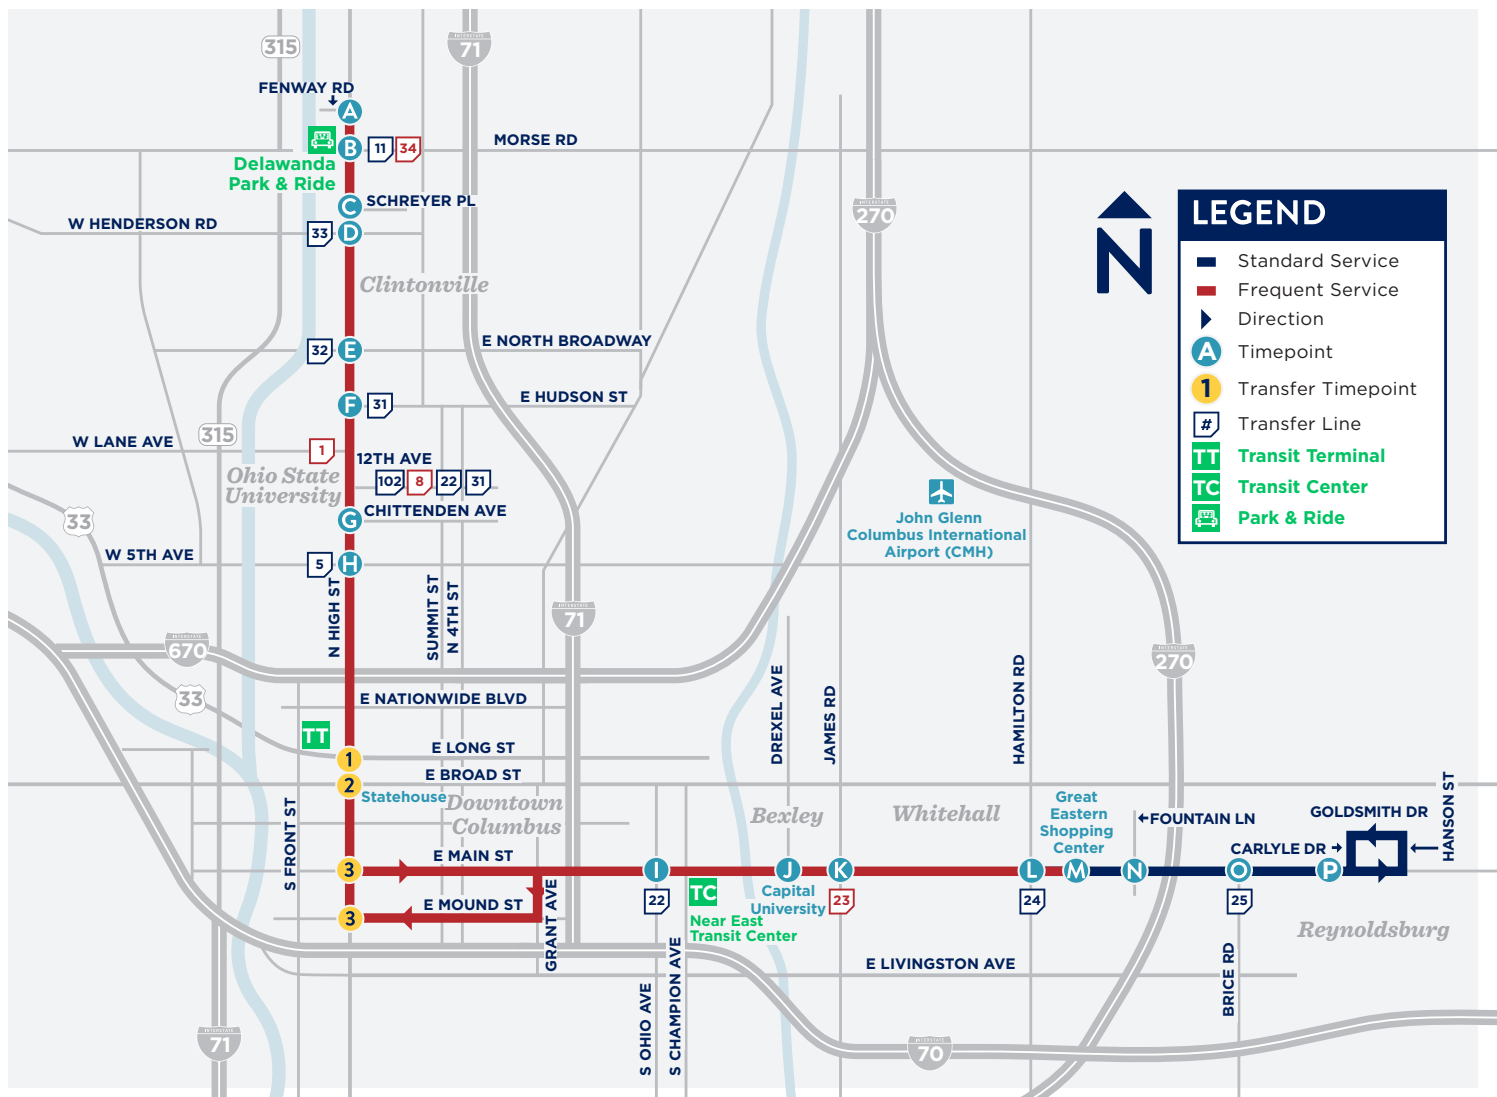

USING YOUR SCHEDULE

Lineups are times when most major lines arrive Downtown at the same time for transfers, occurring all day Sunday and after 9 p.m. Monday-Saturday. See schedule for times.

TRANSFERS

This vehicle line has transfer stops in Downtown. **There are 3 Transfer Zones that allow transfer to Lines 1-11 & CMAX.** All lines stop in each zone with the exception of Line 10, which only stops in Zone 2.

WESTBOUND/NORTHBOUND

- ZONE 1:** N High St & E Long St Stop 5910
- ZONE 2:** S High St & E Broad St Stop 6464
- ZONE 3:** E Mound St & S High St Stop 1797

EASTBOUND/SOUTHBOUND

- ZONE 1:** N High St & W Long St Stop 4101
- ZONE 2:** N High St & W Broad St Stop 2900
- ZONE 3:** E Main St & S High St Stop 1644

LINE 2 MAP

LOCAL DESTINATIONS

- Great Eastern Shopping Center
- Downtown
- Delawanda Park and Ride
- Near East Transit Center
- The Ohio State University
- Graceland Shopping Center

► SOUTH / EAST

MONDAY-FRIDAY