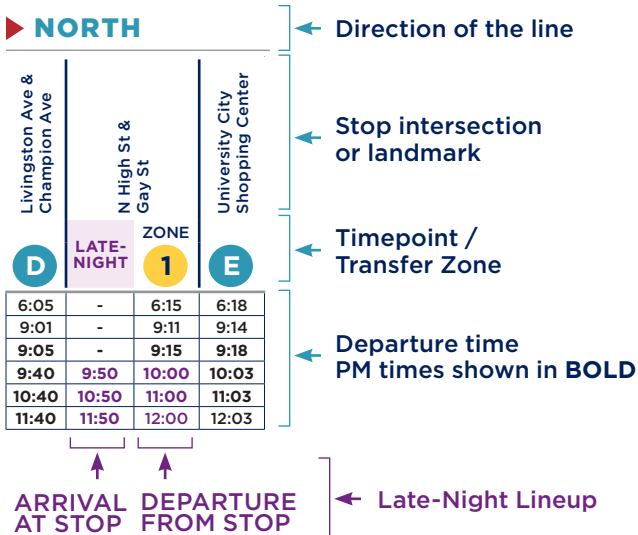

VEHICLE FREQUENCY

STANDARD

Mon-Fri: 5 a.m.-11 p.m.
Sat, Sun: 5 a.m.-10 p.m.
Departure times
16-60 minutes apart

FREQUENT

Mon-Fri: 5 a.m.-11 p.m.
Sat, Sun: 5 a.m.-10 p.m.
Departure times
15 minutes or less

RUSH HOUR

Mon-Fri: 6:30-9 a.m.
and 3-6 p.m.

HOLIDAY SERVICE

Please note: COTA observes Sunday schedules on holidays, including New Year's Day, Martin Luther King Jr. Day, Memorial Day, Juneteenth, Independence Day, Labor Day, Veterans Day, Thanksgiving and Christmas.

USING YOUR SCHEDULE

Lineups are times when most major lines arrive Downtown at the same time for transfers, occurring all day Sunday and after 9 p.m. Monday-Saturday. See schedule for times.

TRANSFERS

This vehicle line has transfer stops in Downtown. **There are 3 Transfer Zones that allow transfer to Lines 1-11 & CMAX.** All lines stop in each zone with the exception of Line 10, which only stops in Zone 2.

LINE 2 MAP

LOCAL DESTINATIONS

- Great Eastern Shopping Center
- Downtown
- Delawanda Park and Ride
- Near East Transit Center
- The Ohio State University
- Graceland Shopping Center

► SOUTH / EAST

MONDAY-FRIDAY