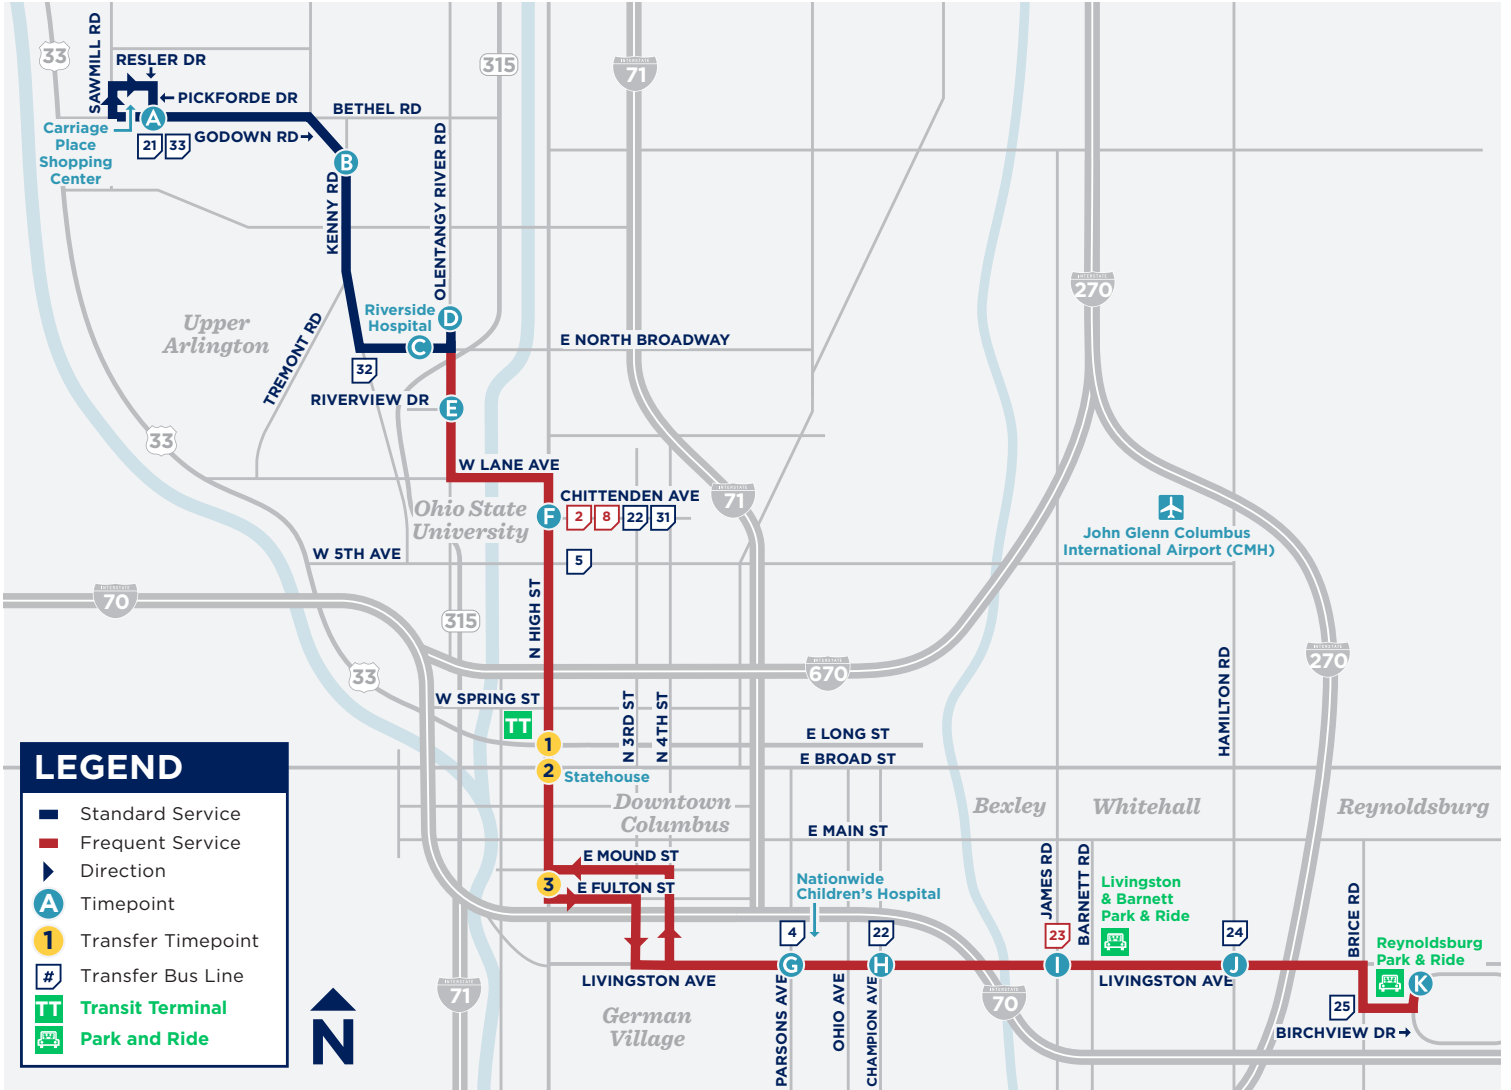

USING YOUR SCHEDULE

TRANSFERS

This vehicle line has transfer stops in Downtown. **There are 3 Transfer Zones that allow transfer to Lines 1-11 and CMAX.** All lines stop in each zone with the exception of Line 10, which only stops in Zone 2.

WESTBOUND/NORTHBOUND

- ZONE 1:** N High St & E Long St Stop 5910
- ZONE 2:** S High St & E Broad St Stop 6464

EASTBOUND/SOUTHBOUND

- ZONE 1:** N High St & W Long St Stop 4101
- ZONE 2:** N High St & W Broad St Stop 2900
- ZONE 3:** E Fulton St & S High St Stop 8162

Lineups are times when most major lines arrive Downtown at the same time for transfers, occurring all day Sunday and after 9 p.m. Monday-Saturday. See schedule for times.

LINE 1 MAP

LEGEND

- █ Standard Service
- █ Frequent Service
- ▶ Direction
- A Timepoint
- 1 Transfer Timepoint
- # Transfer Bus Line
- TT Transit Terminal
- P&R Park and Ride

LOCAL DESTINATIONS

- Reynoldsburg Park and Ride
- Livingston & Barnett Park and Ride
- Nationwide Children's Hospital
- Downtown
- The Ohio State University
- Riverside Methodist Hospital
- Carriage Place Shopping Center