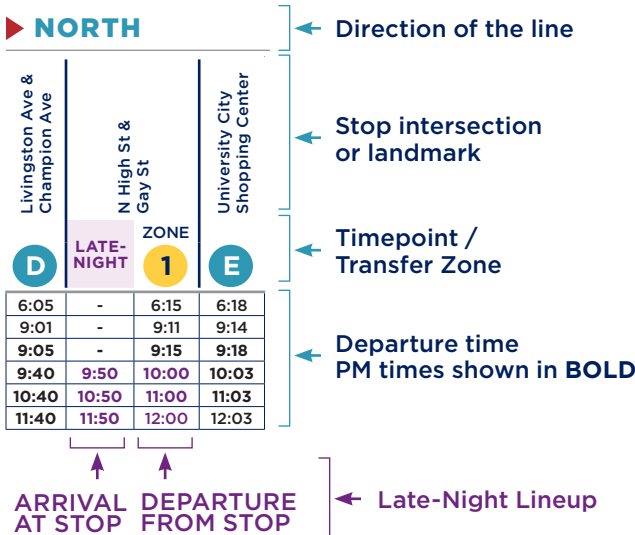

RUSH HOUR

Mon-Fri:
6:30-9 a.m.
3-6 p.m.

HOLIDAY SERVICE

Please note: COTA observes Sunday schedules on holidays, including New Year's Day, Martin Luther King Jr. Day, Memorial Day, Juneteenth, Independence Day, Labor Day, Veterans Day, Thanksgiving and Christmas.

USING YOUR SCHEDULE

TRANSFERS

This vehicle line has transfer stops in Downtown. **There are 3 Transfer Zones that allow transfer to Lines 1-11 and CMAX.** All lines stop in each zone with the exception of Line 10, which only stops in Zone 2.

WESTBOUND/NORTHBOUND

- ZONE 1:** N High St & E Long St Stop 5910
- ZONE 2:** S High St & E Broad St Stop 6464

EASTBOUND/SOUTHBOUND

- ZONE 1:** N High St & W Long St Stop 4101
- ZONE 2:** N High St & W Broad St Stop 2900
- ZONE 3:** E Fulton St & S High St Stop 8162

Lineups are times when most major lines arrive Downtown at the same time for transfers, occurring all day Sunday and after 9 p.m. Monday-Saturday. See schedule for times.

LINE 1 MAP

LEGEND

- █ Standard Service
- █ Frequent Service
- ▶ Direction
- A Timepoint
- 1 Transfer Timepoint
- # Transfer Bus Line
- TT Transit Terminal
- P&R Park and Ride